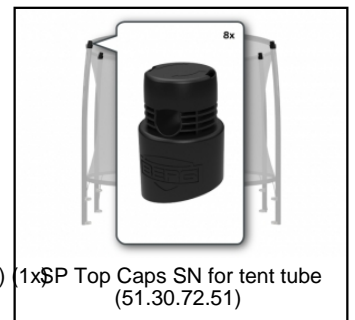

Spare part list

BERG Elite+ Regular Red 330 + Safety Net T-

The following spare parts are available:

Art. no. 37.11.81.00

Sputibus Zinkspray
(15.07.11.00)

Safety Net T-series 330
(35.73.11.02)

Elite+ Regular 330
(37.11.01.00)

Elite+ - Fasteners for T-section
(51.30.01.16)

TwinSpring Gold Spring eye for jump mat Elite+ T (14)
(51.30.01.18)

Elite+ T rail 11ft (for TwinSpring system) (1x)
(51.30.11.00)

Elite+ T-series - W-leg 11ft (Black) (1x)
(51.30.11.01)

Elite+ - Middle post 11ft (black) (1x)
(51.30.11.02)

Elite+ - Jump mat 11ft (TwinSpring system) (1x)
(51.30.11.03)

SP Top Caps SN for tent tube (8x)
(51.30.72.51)

Safety Net T-series - Tenttubes for 11ft
(51.30.73.00)