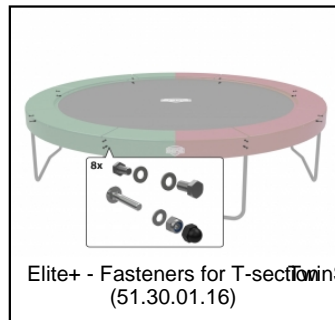

Spare part list

BERG Elite+ Regular Red 330 + Safety Net T-

The following spare parts are available:

Art. no. 37.11.81.00

Sputibus Zinkspray
(15.07.11.00)

Safety Net T-series 330
(35.73.11.02)

Elite+ Regular 330
(37.11.01.00)

Elite+ Padding Red 330
(37.11.10.02)

Manual Elite+ Regular
(49.90.30.01)

Manual Safety Net T-Series
(49.90.73.91)

T-section SP (14)
(51.30.01.06)

Tube insert for TS SP (14)
(51.30.01.12)

TwinSpring Gold (10x)
(51.30.01.15)

Elite+ - Fasteners for T-section
(51.30.01.16)

TwinSpring Gold Spring eye for jump mat Elite+ T (14)
(51.30.01.18)

Elite+ T rail 11ft (for TwinSpring system) (1x)
(51.30.11.00)

Elite+ T-series - W-leg 11ft (Black) (1x)
(51.30.11.01)

Elite+ - Middle post 11ft (black) (1x)
(51.30.11.02)

Elite+ - Jump mat 11ft (TwinSpring system) (1x)
(51.30.11.03)

SP Top Caps SN for tent tube (8x)
(51.30.72.51)

Safety Net T-series - Tenttubes for 11ft
(51.30.73.00)