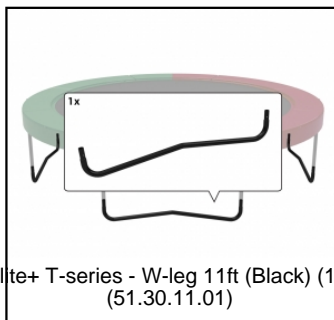

TwinSpring Gold (10x)
(51.30.01.15)