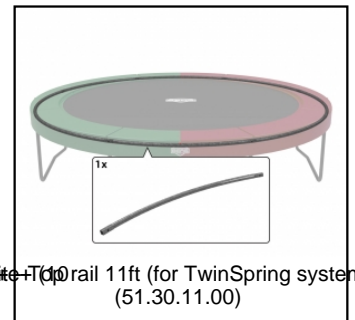

Tube insert for TS SP (14)
(51.30.01.12)