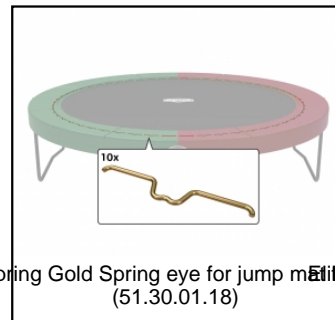

Elite+ Padding Red 330
(37.11.10.02)

Manual Elite+ Regular
(49.90.30.01)

Manual Safety Net T-Series
(49.90.73.91)

T-section SP (14)
(51.30.01.06)

Tube insert for TS SP (14)
(51.30.01.12)

TwinSpring Gold (10x)
(51.30.01.15)

Elite+ - Fasteners for T-section
(51.30.01.16)

TwinSpring Gold Spring eye for jump mat Elite+ T (14)
(51.30.01.18)

Elite+ T rail 11ft (for TwinSpring system) (1x)
(51.30.11.00)

Elite+ T-series - W-leg 11ft (Black) (1x)
(51.30.11.01)