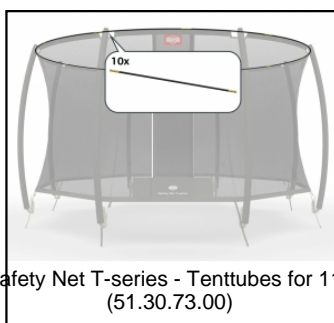

Elite+ - Fasteners for T-section
(51.30.01.16)

TwinSpring Gold Spring eye for jump mat Elite+ T (14)
(51.30.01.18)

Elite+ T rail 11ft (for TwinSpring system) (1x)
(51.30.11.00)

Elite+ T-series - W-leg 11ft (Black) (1x)
(51.30.11.01)

Elite+ - Middle post 11ft (black) (1x)
(51.30.11.02)

Elite+ - Jump mat 11ft (TwinSpring system) (1x)
(51.30.11.03)

SP Top Caps SN for tent tube (8x)
(51.30.72.51)

Safety Net T-series - Tenttubes for 11ft
(51.30.73.00)