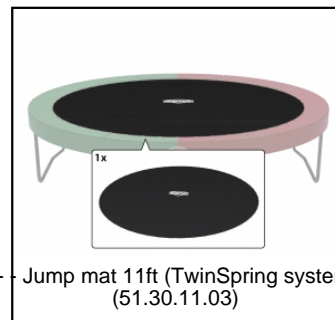

Elite+ - Fasteners for T-section
(51.30.01.16)

TwinSpring Gold Spring eye for jump mat Elite+ T (14)
(51.30.01.18)

Elite+ T rail 11ft (for TwinSpring system) (1x)
(51.30.11.00)

Elite+ T-series - W-leg 11ft (Black) (1x)
(51.30.11.01)

Elite+ - Middle post 11ft (black) (1x)
(51.30.11.02)

Elite+ - Jump mat 11ft (TwinSpring system) (1x)
(51.30.11.03)

SP Top Caps SN for tent tube (8x)
(51.30.72.51)

Safety Net T-series - Tenttubes for 11ft
(51.30.73.00)