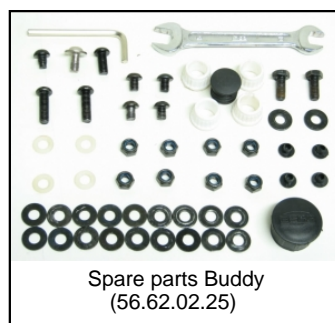

Chain 36 links + Lock
(40.01.32.03)

Chain 84 links + Lock
(40.01.32.08)

Tyre Slick 12.5x2.25
(42.26.12.23)

Innertube 12.5'''
(42.36.12.64)

Wheel 12,5x8 Black Slick
(42.59.06.10)

Wheel 12,5 Black TractionSlick
(42.59.06.15)

User manual BERG
(49.90.62.02)

Buddy wielkappenset black
(50.62.00.10)

Set BF-R incl. Fixation
(50.62.21.00)

Chainguard Buddy (2 parts)
(52.62.23.03)

Chainguard Black/Orange
(52.62.24.24)

Steering wheel Buddy
(52.62.71.01)

Assembly set crankshaft
(56.01.10.20)

Assembly set Buddy
(56.62.02.00)

Spare parts Buddy
(56.62.02.25)

Sprocket Buddy + wedge
(56.62.42.25)

Stub-axle set for Buddy
(56.62.50.35)

Spare part list

BERG Buddy Orange (2014)