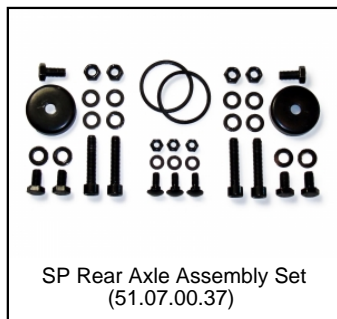

SP XL frame brake bar assembly
(51.07.00.21)

SP XL Frame Mudguard Carrier straight and 400
(51.07.00.25)

SP XL Frame adjustable steeringbars
(51.07.00.26)

SP Rear Axle Set (Internal)
(51.07.00.27)

SP Bracing Rod (Height 296mm)
(51.07.00.28)

SP Steering Tube
(51.07.00.29)

SP XL/Compact Frame Chains (front and rear)
(51.07.00.30)

SP XL/Compact Frame Crank assembly (total package)
(51.07.00.31)

SP XL/Compact frame Cranks
(51.07.00.32)

SP XL Frame Chair frame for models with 400 tires
(51.07.00.33)

SP XL Frame Fastener bag
(51.07.00.35)

Spare part list

BERG Basic BFR (2014)

The following spare parts are available:

Art. no. 07.10.06.00

SP XL Frame plastic parts
(51.07.00.36)

SP Rear Axle Assembly Set
(51.07.00.37)

SP XL Frame Remaining fasteners
(51.07.00.38)

SP XL/Compact Frame BFR Hub
(51.07.00.41)

SP BERG Steering Wheel
(51.07.00.42)

SP XL/Compact Frame Pedals
(51.07.00.43)

SP Tap M8
(51.07.00.44)

SP Seat Blue
(51.15.00.13)