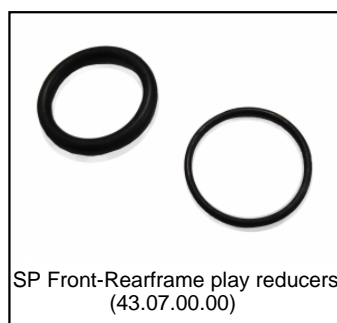

Spare part list

BERG Basic BFR (2014)

The following spare parts are available:

Art. no. 07.10.06.00

BERG XL Frame BFR
(07.50.00.00)

BERG Basic Theme (excl. XL Frame)
(07.55.00.14)

Paint pin black RAL 9005
(15.07.87.00)

Set pedals FP-910
(40.01.12.20)

SP Front-Rearframe play reducers
(43.07.00.00)

SP K.velg golf wi 400x8
(43.42.00.17)

SP Buitenband 400x8 4ply
(43.42.00.77)

SP Mod. Rear Frame Chainguard
(51.07.00.10)

SP Mod. Rear Frame Rear axle outer set
(51.07.00.17)

SP XL frame brake bar assembly
(51.07.00.21)

SP XL Frame Mudguard Carrier straight and 400
(51.07.00.25)

SP XL Frame adjustable steeringbars
(51.07.00.26)

SP Rear Axle Set (Internal)
(51.07.00.27)

SP Bracing Rod (Height 296mm)
(51.07.00.28)

SP Sticker set Basic/Extra/Extra Sport
(51.15.00.43)

Inner Tube 400/650x8
(51.32.01.00)

Mounting set; Spoiler
(56.31.32.00)