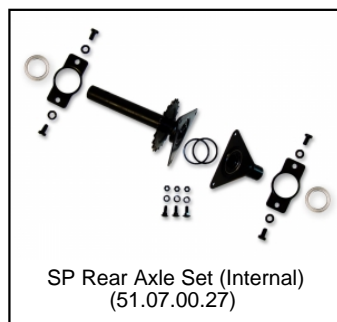

Spare part list

BERG Basic BFR (2014)

The following spare parts are available:

Art. no. 07.10.06.00

BERG XL Frame BFR
(07.50.00.00)

BERG Basic Theme (excl. XL Frame)
(07.55.00.14)

Paint pin black RAL 9005
(15.07.87.00)

Set pedals FP-910
(40.01.12.20)

SP Front-Rearframe play reducers
(43.07.00.00)

SP K.velg golf wi 400x8
(43.42.00.17)

SP Buitenband 400x8 4ply
(43.42.00.77)

SP Mod. Rear Frame Chainguard
(51.07.00.10)

SP Mod. Rear Frame Rear axle outer set
(51.07.00.17)

SP XL frame brake bar assembly
(51.07.00.21)

SP XL Frame Mudguard Carrier straight and 400
(51.07.00.25)

SP XL Frame adjustable steeringbars
(51.07.00.26)

SP Rear Axle Set (Internal)
(51.07.00.27)

SP Bracing Rod (Height 296mm)
(51.07.00.28)

SP Steering Tube
(51.07.00.29)

SP XL/Compact Frame Chains (front and rear)
(51.07.00.30)

SP XL/Compact Frame Crank assembly (total package)
(51.07.00.31)

SP XL/Compact frame Cranks
(51.07.00.32)

SP XL Frame Chair frame for models with 400 tires
(51.07.00.33)