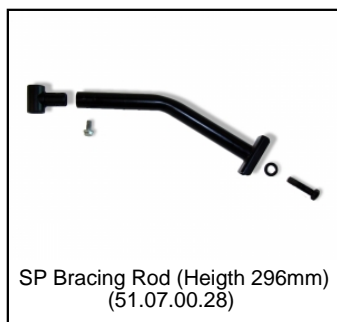

SP XL frame brake bar assembly
(51.07.00.21)

SP XL Frame Mudguard Carrier straight and 400
(51.07.00.25)

SP XL Frame adjustable steeringbars
(51.07.00.26)

SP Rear Axle Set (Internal)
(51.07.00.27)

SP Bracing Rod (Height 296mm)
(51.07.00.28)

SP Steering Tube
(51.07.00.29)

SP XL/Compact Frame Chains (front and rear)
(51.07.00.30)

SP XL/Compact Frame Crank assembly (total package)
(51.07.00.31)

SP XL/Compact frame Cranks
(51.07.00.32)

SP XL Frame Chair frame for models with 400 tires
(51.07.00.33)