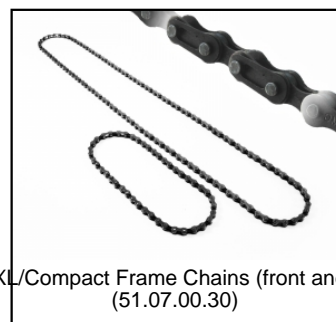

SP XL frame brake bar assembly
(51.07.00.21)

SP XL Frame Mudguard Carrier straight and 400
(51.07.00.25)

SP XL Frame adjustable steeringbars
(51.07.00.26)

SP Rear Axle Set (Internal)
(51.07.00.27)

SP Bracing Rod (Height 296mm)
(51.07.00.28)

SP Steering Tube
(51.07.00.29)

SP XL/Compact Frame Chains (front and rear)
(51.07.00.30)

SP XL/Compact Frame Crank assembly (total package)
(51.07.00.31)

SP XL/Compact frame Cranks
(51.07.00.32)

SP XL Frame Chair frame for models with 400 tires
(51.07.00.33)

SP XL Frame Fastener bag
(51.07.00.35)

Spare part list

BERG Basic BFR (2014)

The following spare parts are available:

Art. no. 07.10.06.00

SP XL Frame plastic parts
(51.07.00.36)

SP Rear Axle Assembly Set
(51.07.00.37)