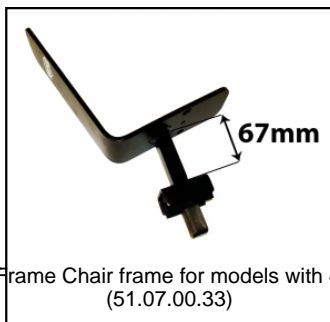

SP XL frame brake bar assembly
(51.07.00.21)

SP XL Frame Mudguard Carrier straight and 400
(51.07.00.25)

SP XL Frame adjustable steeringbars
(51.07.00.26)

SP Rear Axle Set (Internal)
(51.07.00.27)

SP Bracing Rod (Height 296mm)
(51.07.00.28)

SP Steering Tube
(51.07.00.29)

SP XL/Compact Frame Chains (front and rear)
(51.07.00.30)

SP XL/Compact Frame Crank assembly (total package)
(51.07.00.31)

SP XL/Compact frame Cranks
(51.07.00.32)

SP XL Frame Chair frame for models with 400 tires
(51.07.00.33)