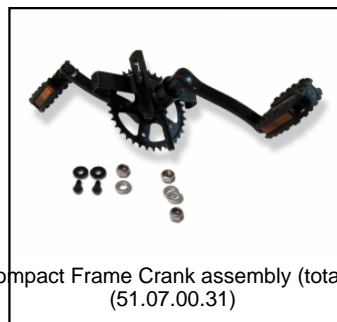

SP XL frame brake bar assembly
(51.07.00.21)

SP XL Frame Mudguard Carrier straight and 400
(51.07.00.25)

SP XL Frame adjustable steeringbars
(51.07.00.26)

SP Rear Axle Set (Internal)
(51.07.00.27)

SP Bracing Rod (Height 296mm)
(51.07.00.28)

SP Steering Tube
(51.07.00.29)

SP XL/Compact Frame Chains (front and rear)
(51.07.00.30)

SP XL/Compact Frame Crank assembly (total package)
(51.07.00.31)

SP XL/Compact frame Cranks
(51.07.00.32)

SP XL Frame Chair frame for models with 400 tires
(51.07.00.33)