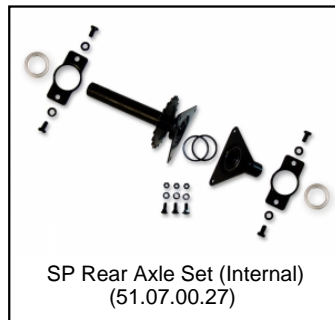

SP Buitenband AllTer 400/140-8
(43.42.00.81)

SP Wheel Off-Road 5S Green 400
(43.42.00.94)

SP Mod. Rear Frame Chainguard
(51.07.00.10)

SP Mod. Rear Frame Rear axle outer set
(51.07.00.17)

SP XL frame brake bar assembly
(51.07.00.21)

SP XL Frame Mudguard Carrier 71 degr. and 400
(51.07.00.23)

SP XL Frame adjustable steeringbars
(51.07.00.26)

SP Rear Axle Set (Internal)
(51.07.00.27)

SP Bracing Rod (Height 296mm)
(51.07.00.28)

SP Steering Tube SP XL/Compact Frame
(51.07.00.29)

SP XL Frame Crank assembly (total package)
(51.07.00.31)

SP XL Compact frame Cranks
(51.07.00.32)

SP XL Frame Chair frame for models with 400 tires
(51.07.00.33)

SP XL Frame Fastener bag
(51.07.00.35)

SP XL Frame plastic parts
(51.07.00.36)

SP Rear Axle Assembly Set
(51.07.00.37)

SP XL Frame Remaining fasteners
(51.07.00.38)

Spare part list

BERG X-plore BFR (2014)

The following spare parts are available:

Art. no. 07.10.03.00

SP XL/Compact Frame BFR Hub
(51.07.00.41)