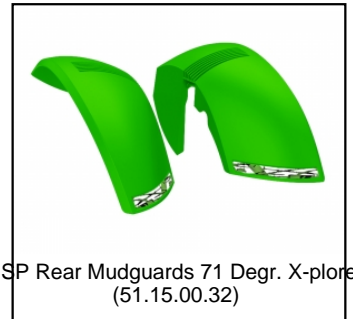

SP BERG Steering Wheel
(51.07.00.42)

SP XL/Compact Frame Pedals
(51.07.00.43)

SP Tap M8
(51.07.00.44)

SP Spoiler X-plore
(51.15.00.03)

SP Chair X-plore
(51.15.00.16)

SP Front mudguards Green
(51.15.00.29)

SP Rear Mudguards 71 Degr. X-plore
(51.15.00.32)

SP Sticker set X-Plore
(51.15.00.46)

Inner Tube 400/650x8
(51.32.01.00)

Mounting set; Spoiler
(56.31.32.00)