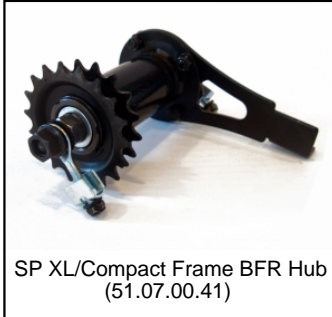

SP XL Frame Crank assembly (total package)
(51.07.00.31)

SP XL Compact frame Cranks
(51.07.00.32)

SP XL Frame Chair frame for models with 400 tires
(51.07.00.33)

SP XL Frame Fastener bag
(51.07.00.35)

SP XL Frame plastic parts
(51.07.00.36)

SP Rear Axle Assembly Set
(51.07.00.37)

SP XL Frame Remaining fasteners
(51.07.00.38)

Spare part list

BERG X-plore BFR (2014)

The following spare parts are available:

Art. no. 07.10.03.00

SP XL/Compact Frame BFR Hub
(51.07.00.41)