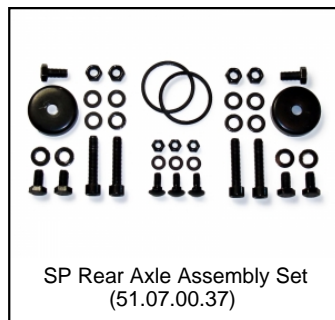

SP XL Frame Mudguard Carrier 71 degr. and 400
(51.07.00.23)

SP XL Frame adjustable steeringbars
(51.07.00.26)

SP Rear Axle Set (Internal)
(51.07.00.27)

SP Bracing Rod (Height 296mm)
(51.07.00.28)

SP Steering Tube SP XL/Compact Frame
(51.07.00.29)

SP XL Frame Crank assembly (total package)
(51.07.00.31)

SP XL Compact frame Cranks
(51.07.00.32)

SP XL Frame Chair frame for models with 400 tires
(51.07.00.33)

SP XL Frame Fastener bag
(51.07.00.35)

SP XL Frame plastic parts
(51.07.00.36)

SP Rear Axle Assembly Set
(51.07.00.37)

SP XL Frame Remaining fasteners
(51.07.00.38)

Spare part list

BERG X-plore BFR (2014)

The following spare parts are available:

Art. no. 07.10.03.00

SP XL/Compact Frame BFR Hub
(51.07.00.41)