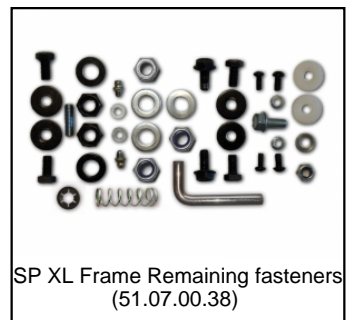

SP XL Frame Crank assembly (total package)
(51.07.00.31)

SP XL Compact frame Cranks
(51.07.00.32)

SP XL Frame Chair frame for models with 400 tires
(51.07.00.33)

SP XL Frame Fastener bag
(51.07.00.35)

SP XL Frame plastic parts
(51.07.00.36)

SP Rear Axle Assembly Set
(51.07.00.37)

SP XL Frame Remaining fasteners
(51.07.00.38)

Spare part list

BERG X-plore BFR (2014)

The following spare parts are available:

Art. no. 07.10.03.00

SP XL/Compact Frame BFR Hub
(51.07.00.41)