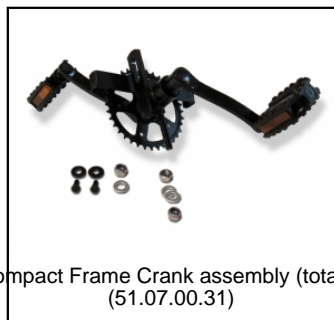

SP Buitenband AllTer 400/140-8
(43.42.00.81)

SP Wheel Off-Road 5S Green 400
(43.42.00.94)

SP Mod. Rear Frame Chainguard
(51.07.00.10)

SP Mod. Rear Frame Rear axle outer set
(51.07.00.17)

SP XL frame brake bar assembly
(51.07.00.21)

SP XL Frame Mudguard Carrier 71 degr. and 400
(51.07.00.23)

SP XL Frame adjustable steeringbars
(51.07.00.26)

SP Rear Axle Set (Internal)
(51.07.00.27)

SP Bracing Rod (Height 296mm)
(51.07.00.28)

SP Steering Tube SP XL/Compact Frame
(51.07.00.29)

SP XL Frame Crank assembly (total package)
(51.07.00.31)

SP XL Compact frame Cranks
(51.07.00.32)

SP XL Frame Chair frame for models with 400 tires
(51.07.00.33)

SP XL Frame Fastener bag
(51.07.00.35)

SP XL Frame plastic parts
(51.07.00.36)