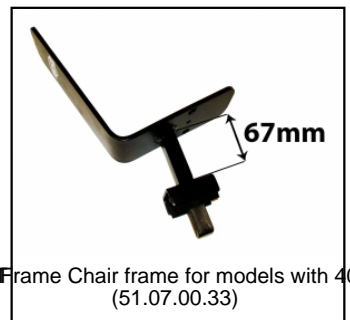

SP XL Frame Mudguard Carrier 71 degr. and 400
(51.07.00.23)

SP XL Frame adjustable steeringbars
(51.07.00.26)

SP Rear Axle Set (Internal)
(51.07.00.27)

SP Bracing Rod (Height 296mm)
(51.07.00.28)

SP Steering Tube SP XL/Compact Frame
(51.07.00.29)

SP XL Frame Crank assembly (total package)
(51.07.00.31)

SP XL Compact frame Cranks
(51.07.00.32)

SP XL Frame Chair frame for models with 400 tires
(51.07.00.33)

SP XL Frame Fastener bag
(51.07.00.35)

SP XL Frame plastic parts
(51.07.00.36)