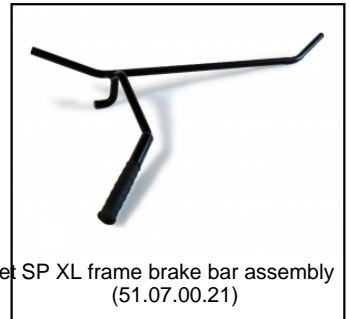

SP Buitenband AllTer 400/140-8
(43.42.00.81)

SP Wheel Off-Road 5S Green 400
(43.42.00.94)

SP Mod. Rear Frame Chainguard
(51.07.00.10)

SP Mod. Rear Frame Rear axle outer set
(51.07.00.17)

SP XL frame brake bar assembly
(51.07.00.21)

SP XL Frame Mudguard Carrier 71 degr. and 400
(51.07.00.23)

SP XL Frame adjustable steeringbars
(51.07.00.26)

SP Rear Axle Set (Internal)
(51.07.00.27)

SP Bracing Rod (Height 296mm)
(51.07.00.28)

SP Steering Tube SP XL/Compact Frame
(51.07.00.29)