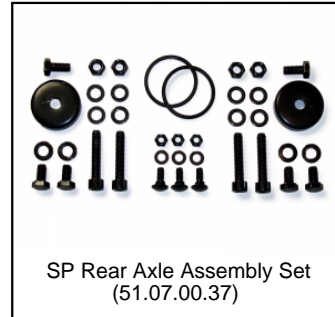

SP XL Frame adjustable steeringbars (51.07.00.26)

SP Rear Axle Set (Internal) (51.07.00.27)

SP Bracing Rod (Height 296mm) (51.07.00.28)

SP Steering Tube (51.07.00.29)

SP XL/Compact Frame Chains (for XL/Compact) (51.07.00.30)

SP XL/Compact Frame Crank assembly (total Package) (51.07.00.31)

SP XL/Compact frame Cranks (51.07.00.32)

SP XL Frame Chair frame for models with 400 tires (51.07.00.33)

Spare part list

BERG JEEP Revolution BFR-3 (2014)

The following spare parts are available:

Art. no. 07.21.06.00

SP XL Frame Fastener bag
(51.07.00.35)

SP XL Frame plastic parts
(51.07.00.36)

SP Rear Axle Assembly Set
(51.07.00.37)

SP XL Frame Remaining fasteners
(51.07.00.38)

SP XL/Compact Frame Sturmeys Grips
(51.07.00.39)

SP XL/Compact Frame Sturmeys Archer hub (excl. grip)
(51.07.00.40)

SP BERG Steering Wheel
(51.07.00.42)

SP XL/Compact Frame Pedals
(51.07.00.43)

SP Tap M8
(51.07.00.44)