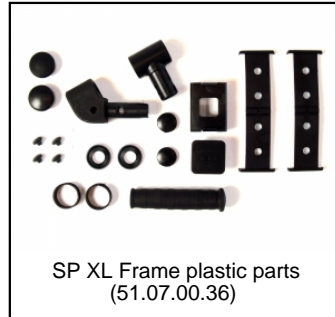

SP XL Frame adjustable steeringbars (51.07.00.26)

SP Rear Axle Set (Internal) (51.07.00.27)

SP Bracing Rod (Height 296mm) (51.07.00.28)

SP Steering Tube (51.07.00.29)

SP XL/Compact Frame Chains (for XL/Compact) (51.07.00.30)

SP XL/Compact Frame Crank assembly (total Package) (51.07.00.31)

SP XL/Compact frame Cranks (51.07.00.32)

SP XL Frame Chair frame for models with 400 tires (51.07.00.33)

Spare part list

BERG JEEP Revolution BFR-3 (2014)

The following spare parts are available:

Art. no. 07.21.06.00

SP XL Frame Fastener bag
(51.07.00.35)

SP XL Frame plastic parts
(51.07.00.36)

SP Rear Axle Assembly Set
(51.07.00.37)

SP XL Frame Remaining fasteners
(51.07.00.38)