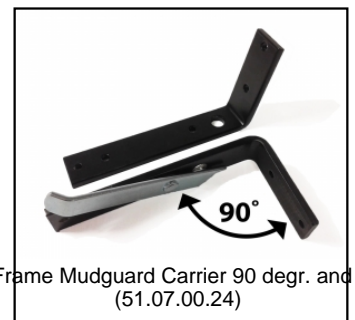

Manual; BERG Large Ride-on (49.90.07.05)