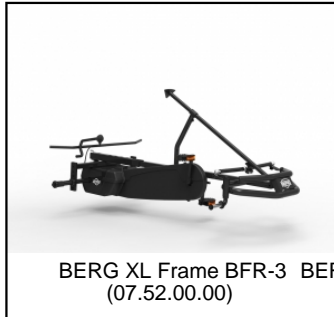

Spare part list

BERG JEEP Revolution BFR-3 (2014)

The following spare parts are available:

Art. no. 07.21.06.00

BERG XL Frame BFR-3 (07.52.00.00)

BERG Jeep Revolution Theme (excl. XL Frame) (07.55.00.04)

Paint pin black RAL 9005 (15.07.87.00)

SP Front-Rearframe play reducers (43.07.00.00)

SP K.velg golf zw AllTerr 400 (43.42.00.54)

SP Buitenband AllTer 400/140-8 (43.42.00.81)

Pedal set professional FP-910 (43.53.00.00)

Manual; BERG Large Ride-on (49.90.07.05)

SP Mod. Rear Frame Chainguard (51.07.00.10)

SP Mod. Rear Frame Rear axle outer set (51.07.00.17)

SP XL frame brake bar assembly (51.07.00.21)

SP XL Frame Mudguard Carrier 90 degr. and 400 Tires (51.07.00.24)

SP XL Frame adjustable steeringbars (51.07.00.26)

SP Rear Axle Set (Internal) (51.07.00.27)

SP Bracing Rod (Height 296mm) (51.07.00.28)

SP Steering Tube (51.07.00.29)

SP XL/Compact Frame Chains (for XL/Compact) (51.07.00.30)