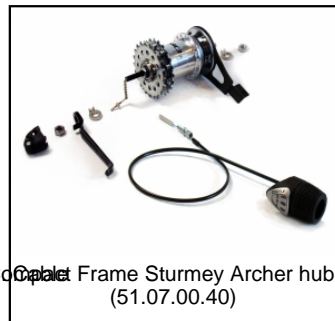

SP XL/Compact Frame Crank assembly (total Package) (51.07.00.31)

SP XL/Compact frame Cranks (51.07.00.32)

SP XL Frame Chair frame for models with 400 tires (51.07.00.33)

Spare part list

BERG JEEP Revolution BFR-3 (2014)

The following spare parts are available:

Art. no. 07.21.06.00

SP XL Frame Fastener bag
(51.07.00.35)

SP XL Frame plastic parts
(51.07.00.36)

SP Rear Axle Assembly Set
(51.07.00.37)

SP XL Frame Remaining fasteners
(51.07.00.38)

SP XL/Compact Frame Sturmeys Grips
(51.07.00.39)

SP XL/Compact Frame Sturmeys Archer hub (excl. grip)
(51.07.00.40)

SP BERG Steering Wheel
(51.07.00.42)

SP XL/Compact Frame Pedals
(51.07.00.43)

SP Tap M8
(51.07.00.44)