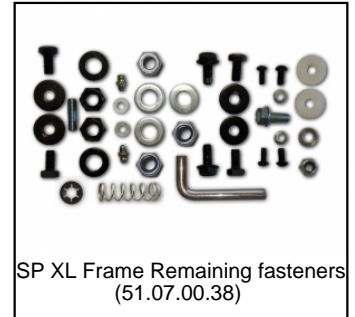

SP XL/Compact Frame Crank assembly (total Package) (51.07.00.31)

SP XL/Compact frame Cranks (51.07.00.32)

SP XL Frame Chair frame for models with 400 tires (51.07.00.33)

Spare part list

BERG JEEP Revolution BFR-3 (2014)

The following spare parts are available:

Art. no. 07.21.06.00

SP XL Frame Fastener bag
(51.07.00.35)

SP XL Frame plastic parts
(51.07.00.36)

SP Rear Axle Assembly Set
(51.07.00.37)

SP XL Frame Remaining fasteners
(51.07.00.38)

SP XL/Compact Frame Sturmeys Grips
(51.07.00.39)

SP XL/Compact Frame Sturmeys Archer hub (excl. grip)
(51.07.00.40)

SP BERG Steering Wheel
(51.07.00.42)

SP XL/Compact Frame Pedals
(51.07.00.43)

SP Tap M8
(51.07.00.44)