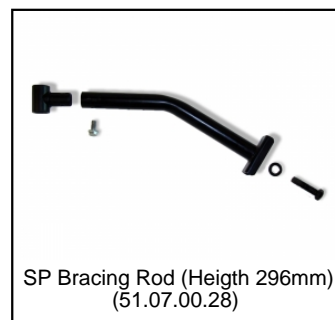

SP Mod. Rear Frame Chainguard (51.07.00.10)

SP Mod. Rear Frame Rear axle outer set (51.07.00.17)

SP XL frame brake bar assembly (51.07.00.21)

SP XL Frame Mudguard Carrier 90 degr. and 400 Tires (51.07.00.24)

SP XL Frame adjustable steeringbars (51.07.00.26)

SP Rear Axle Set (Internal) (51.07.00.27)

SP Bracing Rod (Height 296mm) (51.07.00.28)

SP Steering Tube (51.07.00.29)

SP XL/Compact Frame Chains (for XL/Compact) (51.07.00.30)