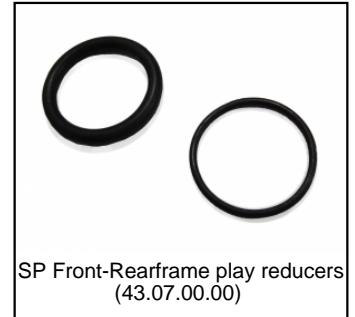

Spare part list

BERG JEEP Revolution BFR-3 (2014)

The following spare parts are available:

Art. no. 07.21.06.00