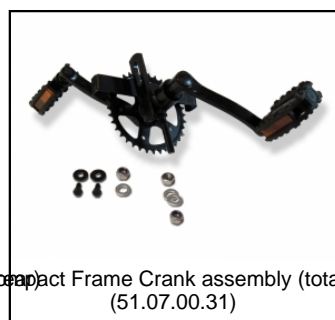

SP XL Frame adjustable steeringbars (51.07.00.26)

SP Rear Axle Set (Internal) (51.07.00.27)

SP Bracing Rod (Height 296mm) (51.07.00.28)

SP Steering Tube (51.07.00.29)

SP XL/Compact Frame Chains (for XL/Compact) (51.07.00.30)

SP XL/Compact Frame Crank assembly (total Package) (51.07.00.31)

SP XL/Compact frame Cranks (51.07.00.32)

SP XL Frame Chair frame for models with 400 tires (51.07.00.33)

Spare part list

BERG JEEP Revolution BFR-3 (2014)