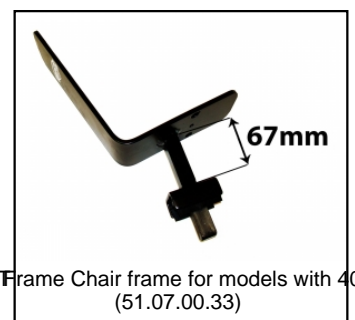

SP XL Frame adjustable steeringbars (51.07.00.26)

SP Rear Axle Set (Internal) (51.07.00.27)

SP Bracing Rod (Height 296mm) (51.07.00.28)

SP Steering Tube (51.07.00.29)

SP XL/Compact Frame Chains (for XL/Compact) (51.07.00.30)

SP XL/Compact Frame Crank assembly (total Package) (51.07.00.31)

SP XL/Compact frame Cranks (51.07.00.32)

SP XL Frame Chair frame for models with 400 tires (51.07.00.33)

Spare part list

BERG JEEP Revolution BFR-3 (2014)