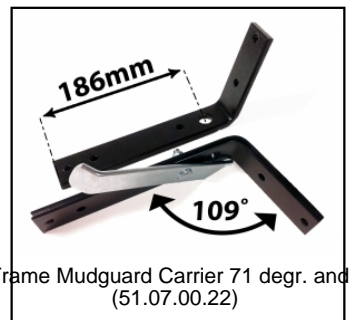

SP K.velg golf ro Traxx 460R
(43.42.00.47)

SP Buitenband Trek 460/165-8
(43.42.00.73)

SP Buitenband Trek 400/140-8
(43.42.00.82)

SP Mod. Rear Frame Chainguard
(51.07.00.10)

SP Mod. Rear Frame Rear axle outer set
(51.07.00.17)

SP XL frame brake bar assembly
(51.07.00.21)

SP XL Frame Mudguard Carrier 71 degr. and 460 Tire
(51.07.00.22)

SP XL Frame adjustable steeringbars
(51.07.00.26)

SP Rear Axle Set (Internal)
(51.07.00.27)

SP Bracing Rod (Height 296mm)
(51.07.00.28)