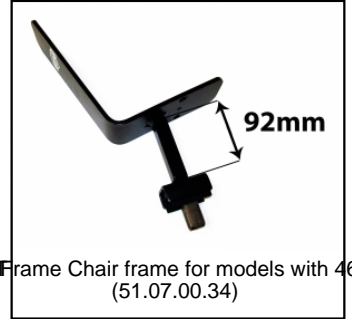

SP Steering Tube
(51.07.00.29)

Spare part list

BERG Fendt BFR (2014)

The following spare parts are available:

Art. no. 07.11.04.00

SP XL/Compact Frame Chains (for SP XL/Compact) (51.07.00.30) SP XL/Compact Frame Crank assembly (total package) (51.07.00.31) SP XL/Compact frame Cranks (51.07.00.32) SP XL/Compact Frame Chair frame for models with 460 tires (51.07.00.34)