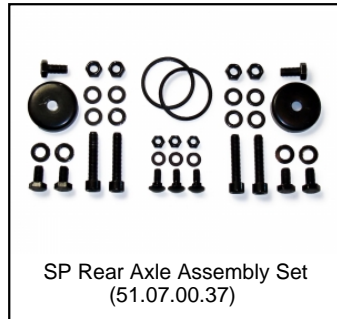

SP XL frame brake bar assembly
(51.07.00.21)

SP XL Frame Mudguard Carrier 71 degr. and 460 Tire
(51.07.00.22)

SP XL Frame adjustable steeringbars
(51.07.00.26)

SP Rear Axle Set (Internal)
(51.07.00.27)

SP Bracing Rod (Height 296mm)
(51.07.00.28)

SP Steering Tube
(51.07.00.29)

Spare part list

BERG Fendt BFR (2014)

The following spare parts are available:

Art. no. 07.11.04.00

SP XL/Compact Frame Chains (for SP XL/Compact) (51.07.00.30) SP XL/Compact Frame Crank assembly (total package) (51.07.00.31) SP XL/Compact frame Cranks (51.07.00.32) SP XL/Compact Frame Chair frame for models with 460 tires (51.07.00.34)

SP XL Frame Fastener bag
(51.07.00.35)

SP XL Frame plastic parts
(51.07.00.36)

SP Rear Axle Assembly Set
(51.07.00.37)

SP XL Frame Remaining fasteners
(51.07.00.38)

SP XL/Compact Frame BFR Hub
(51.07.00.41)