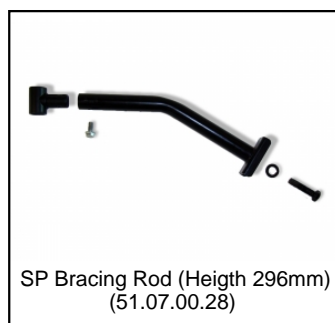

SP XL frame brake bar assembly
(51.07.00.21)

SP XL Frame Mudguard Carrier 71 degr. and 460 Tire
(51.07.00.22)

SP XL Frame adjustable steeringbars
(51.07.00.26)

SP Rear Axle Set (Internal)
(51.07.00.27)

SP Bracing Rod (Height 296mm)
(51.07.00.28)

SP Steering Tube
(51.07.00.29)

Spare part list

BERG Fendt BFR (2014)

The following spare parts are available:

Art. no. 07.11.04.00

SP XL/Compact Frame Chains (for SP XL/Compact) (51.07.00.30) SP XL/Compact Frame Crank assembly (total package) (51.07.00.31) SP XL/Compact frame Cranks (51.07.00.32) SP XL/Compact Frame Chair frame for models with 460 tires (51.07.00.34)