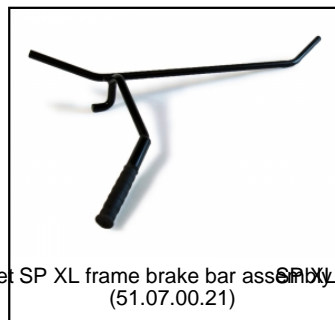

Spare part list

BERG Fendt BFR (2014)

The following spare parts are available:

Art. no. 07.11.04.00

Paint pin black RAL 9005
(15.07.87.00)

BERG heavy duty Brake pads
(15.63.41.00)

BERG License plate kit
(15.63.42.00)

SP K.velg golf ro Traxx 460R
(43.42.00.47)

SP Buitenband Trek 460/165-8
(43.42.00.73)

SP Buitenband Trek 400/140-8
(43.42.00.82)

SP Mod. Rear Frame Chainguard
(51.07.00.10)

SP Mod. Rear Frame Rear axle outer set
(51.07.00.17)

SP XL frame brake bar assembly
(51.07.00.21)

SP XL Frame Mudguard Carrier 71 degr. and 460 Tire
(51.07.00.22)

SP XL Frame adjustable steeringbars
(51.07.00.26)

SP Rear Axle Set (Internal)
(51.07.00.27)

SP Bracing Rod (Height 296mm)
(51.07.00.28)

SP Steering Tube
(51.07.00.29)

Spare part list

BERG Fendt BFR (2014)

The following spare parts are available:

Art. no. 07.11.04.00

SP XL/Compact Frame Chains (for SP XL/Compact) (51.07.00.30) SP XL/Compact Frame Crank assembly (total package) (51.07.00.31) SP XL/Compact frame Cranks (51.07.00.32) SP XL/Compact Frame Chair frame for models with 460 tires (51.07.00.34)