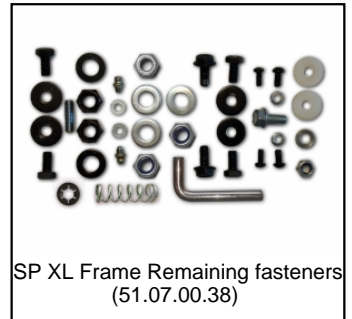

SP Steering Tube
(51.07.00.29)

Spare part list

BERG Fendt BFR (2014)

The following spare parts are available:

Art. no. 07.11.04.00

SP XL/Compact Frame Chains (for SP XL/Compact) (51.07.00.30) SP XL/Compact Frame Crank assembly (total package) (51.07.00.31) SP XL/Compact frame Cranks (51.07.00.32) SP XL/Compact Frame Chair frame for models with 460 tires (51.07.00.34)

SP XL Frame Fastener bag
(51.07.00.35)

SP XL Frame plastic parts
(51.07.00.36)

SP Rear Axle Assembly Set
(51.07.00.37)

SP XL Frame Remaining fasteners
(51.07.00.38)

SP XL/Compact Frame BFR Hub
(51.07.00.41)