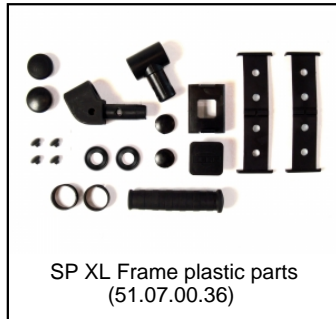

SP XL frame brake bar assembly
(51.07.00.21)

SP XL Frame Mudguard Carrier 71 degr. and 460 Tire
(51.07.00.22)

SP XL Frame adjustable steeringbars
(51.07.00.26)

SP Rear Axle Set (Internal)
(51.07.00.27)

SP Bracing Rod (Height 296mm)
(51.07.00.28)

SP Steering Tube
(51.07.00.29)

Spare part list

BERG Fendt BFR (2014)

The following spare parts are available:

Art. no. 07.11.04.00

SP XL/Compact Frame Chains (for SP XL/Compact) (51.07.00.30) SP XL/Compact Frame Crank assembly (total package) (51.07.00.31) SP XL/Compact frame Cranks (51.07.00.32) SP XL/Compact Frame Chair frame for models with 460 tires (51.07.00.34)

SP XL Frame Fastener bag
(51.07.00.35)

SP XL Frame plastic parts
(51.07.00.36)

SP Rear Axle Assembly Set
(51.07.00.37)

SP XL Frame Remaining fasteners
(51.07.00.38)

SP XL/Compact Frame BFR Hub
(51.07.00.41)