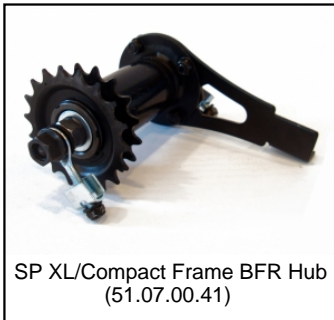

Spare part list

BERG Fendt BFR (2014)

The following spare parts are available:

Art. no. 07.11.04.00

Paint pin black RAL 9005
(15.07.87.00)

BERG heavy duty Brake pads
(15.63.41.00)

BERG License plate kit
(15.63.42.00)

SP Steering Tube
(51.07.00.29)

Spare part list

BERG Fendt BFR (2014)

The following spare parts are available:

Art. no. 07.11.04.00

SP XL/Compact Frame Chains (for SP XL/Compact) (51.07.00.30) SP XL/Compact Frame Crank assembly (total package) (51.07.00.31) SP XL/Compact frame Cranks (51.07.00.32) SP XL/Compact Frame Chair frame for models with 460 tires (51.07.00.34)

SP XL Frame Fastener bag
(51.07.00.35)

SP XL Frame plastic parts
(51.07.00.36)

SP Rear Axle Assembly Set
(51.07.00.37)

SP XL Frame Remaining fasteners
(51.07.00.38)

SP XL/Compact Frame BFR Hub
(51.07.00.41)